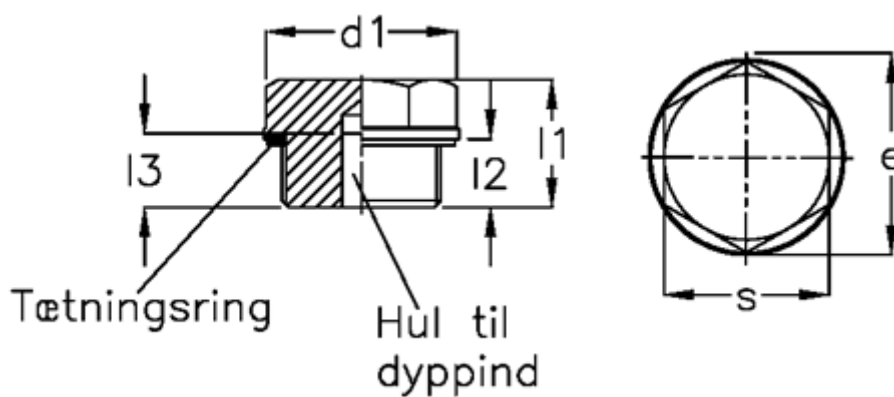

# Data Sheet

Article number: 20243558

Description: E+G

Threaded plug GN 742-26-M20x1,5-OS-1

## Measures

$d1 = 26$

$d2 = M20 \times 1,5$

$d4 = M5$

$e = 24.3$

$l1 = 16.0$

$l2 = 8.5$

$s = 17$